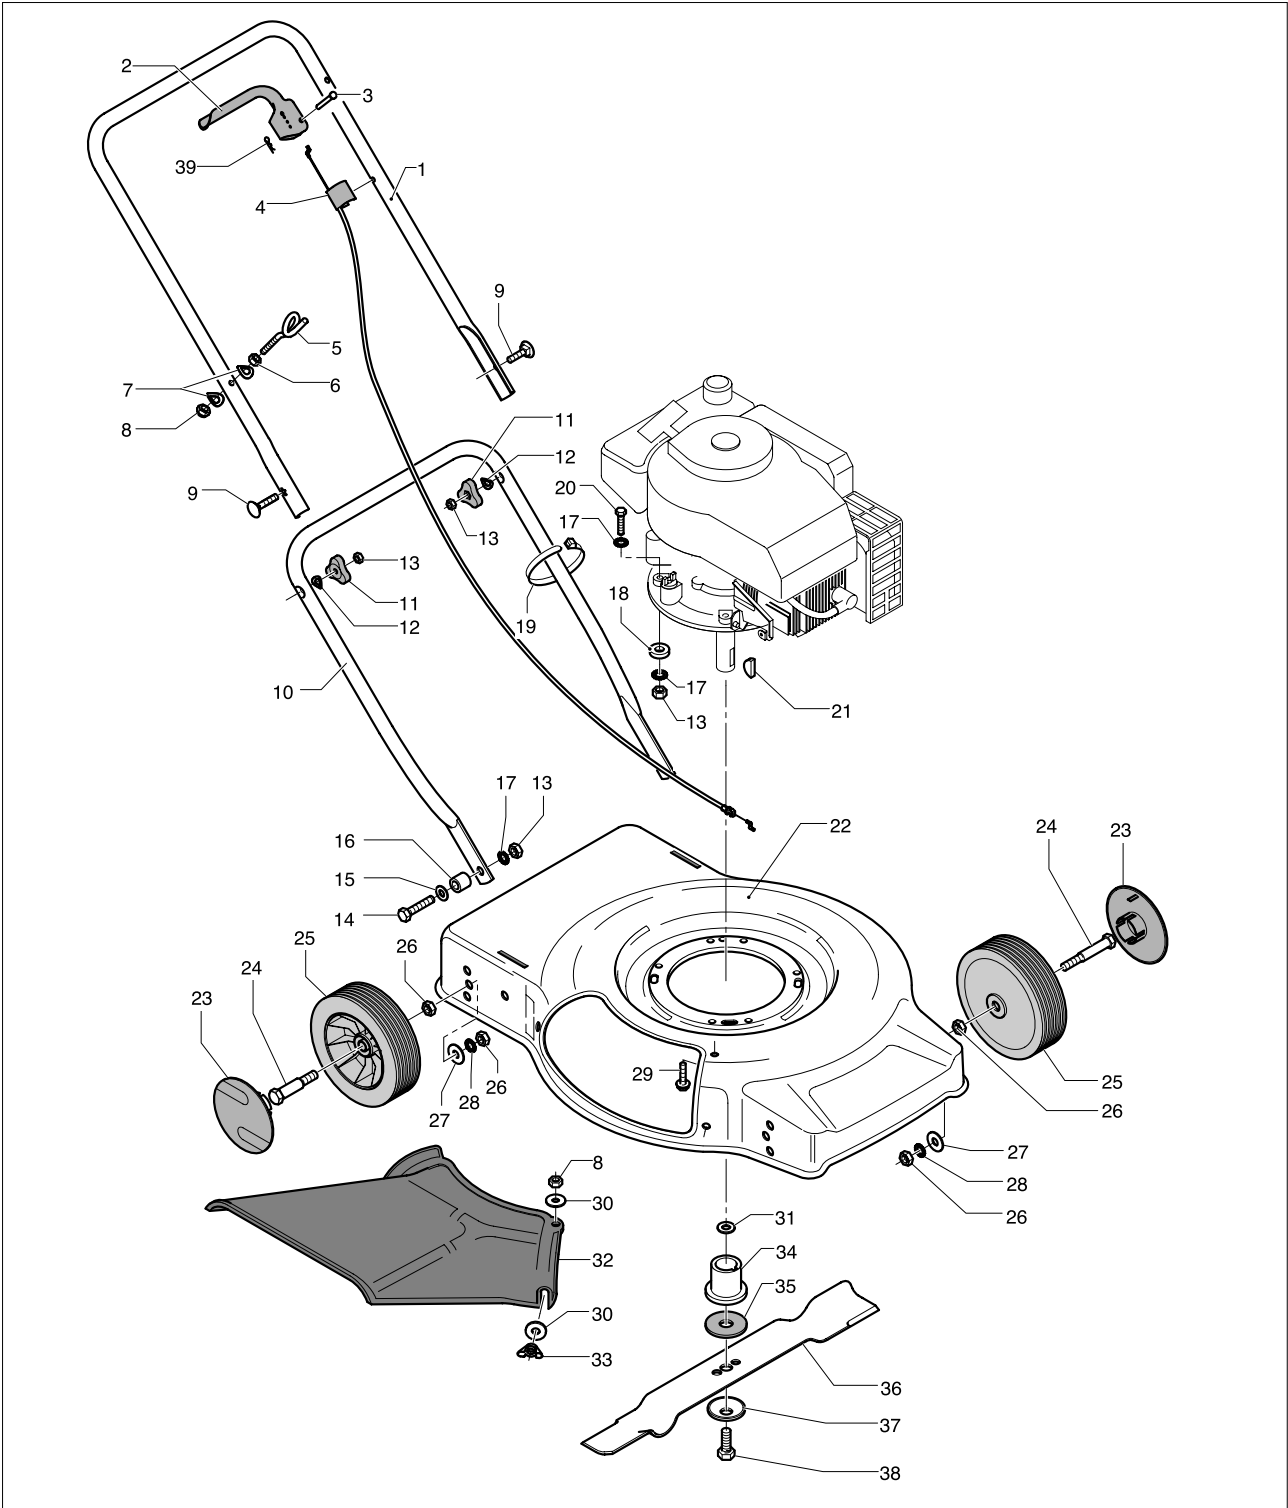

brand	PARTNER

date	APR/03	SHEET 1/2

Model

P 350S

Product number

9538781-31